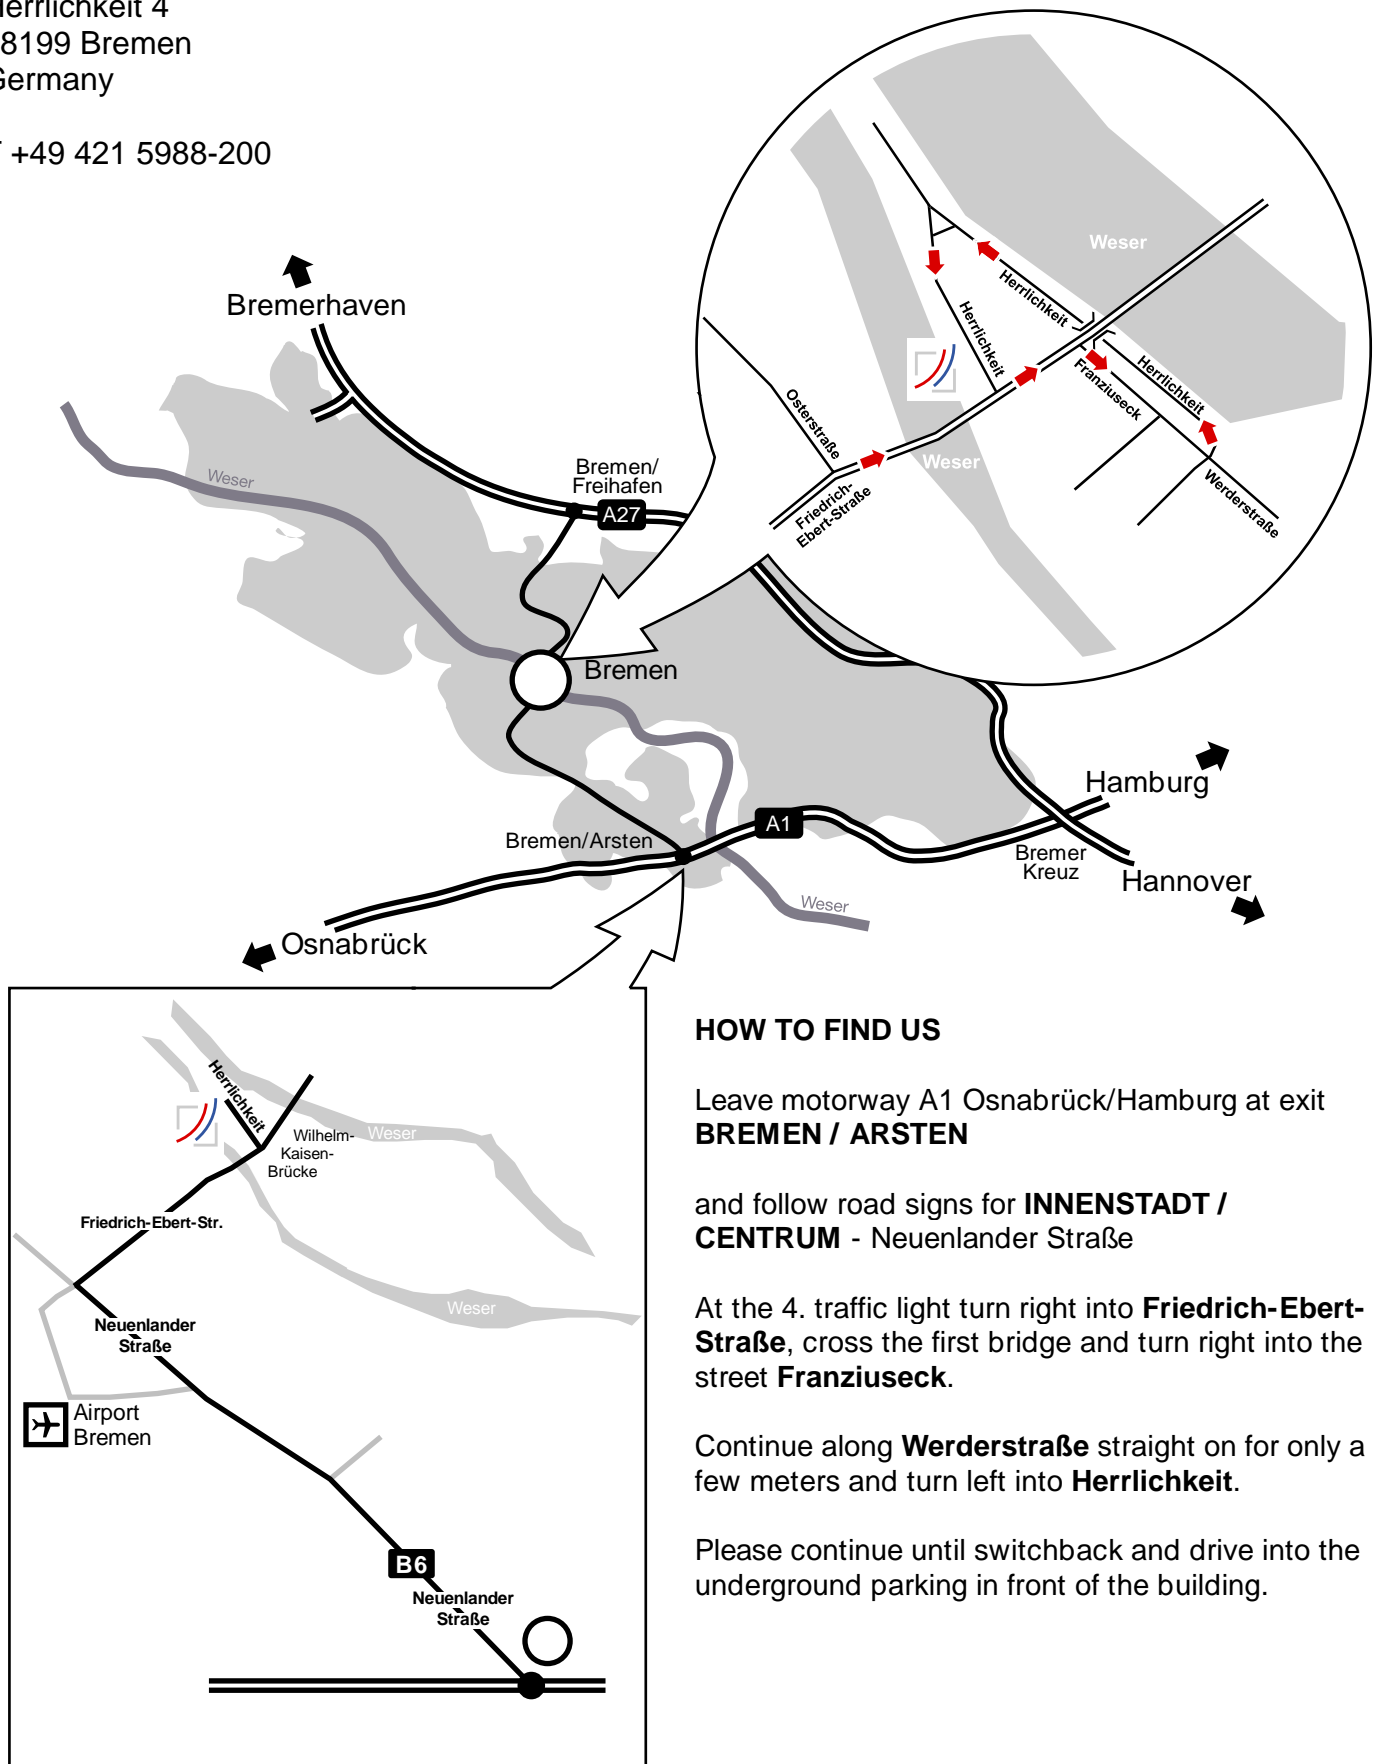

HOW TO FIND US

KROSE ReBrokers GmbH
Herrlichkeit 4
28199 Bremen
Germany

T +49 421 5988-200

HOW TO FIND US

Leave motorway A1 Osnabrück/Hamburg at exit **BREMEN / ARSTEN**

and follow road signs for **INNENSTADT / CENTRUM** - Neuenlander Straße

At the 4. traffic light turn right into **Friedrich-Ebert-Straße**, cross the first bridge and turn right into the street **Franziuseck**.

Continue along **Werderstraße** straight on for only a few meters and turn left into **Herrlichkeit**.

Please continue until switchback and drive into the underground parking in front of the building.